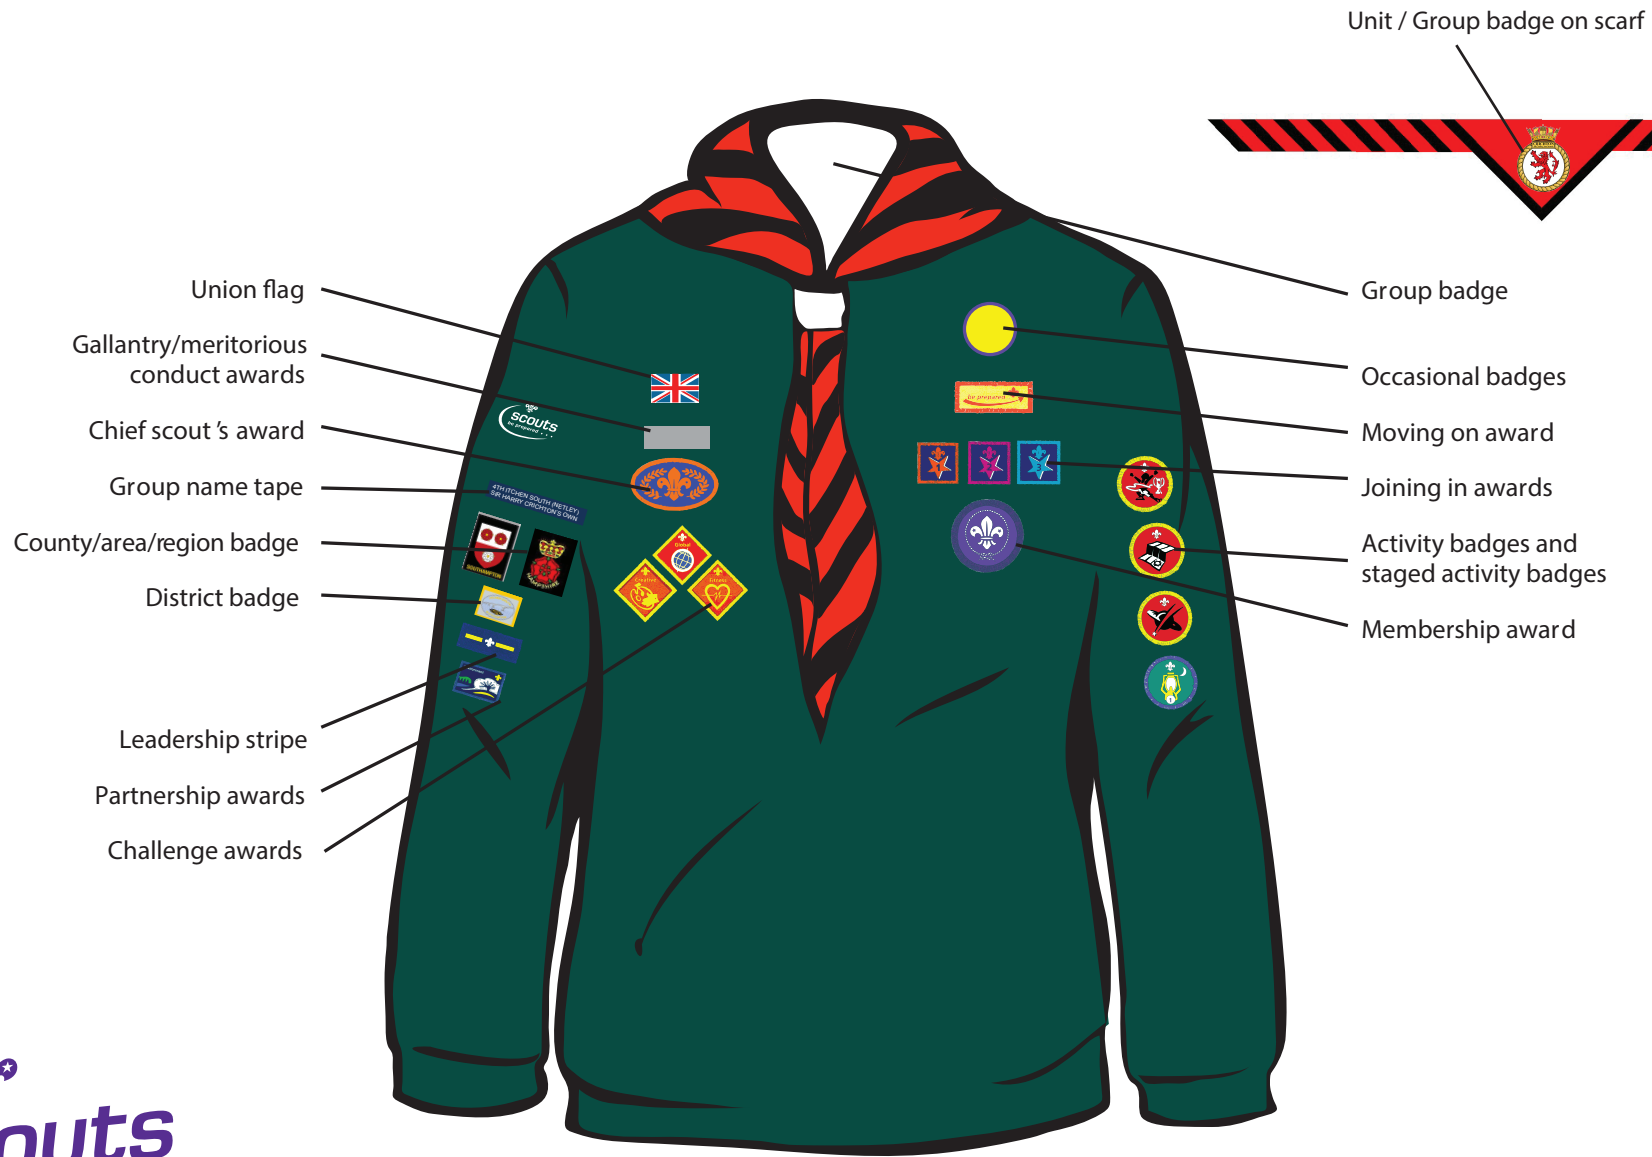

Cub Scout Uniform

scouts
be prepared . . .

**4th Itchen South (Netley)
Sea Scout Group
Sir Harry Crichton's Own**