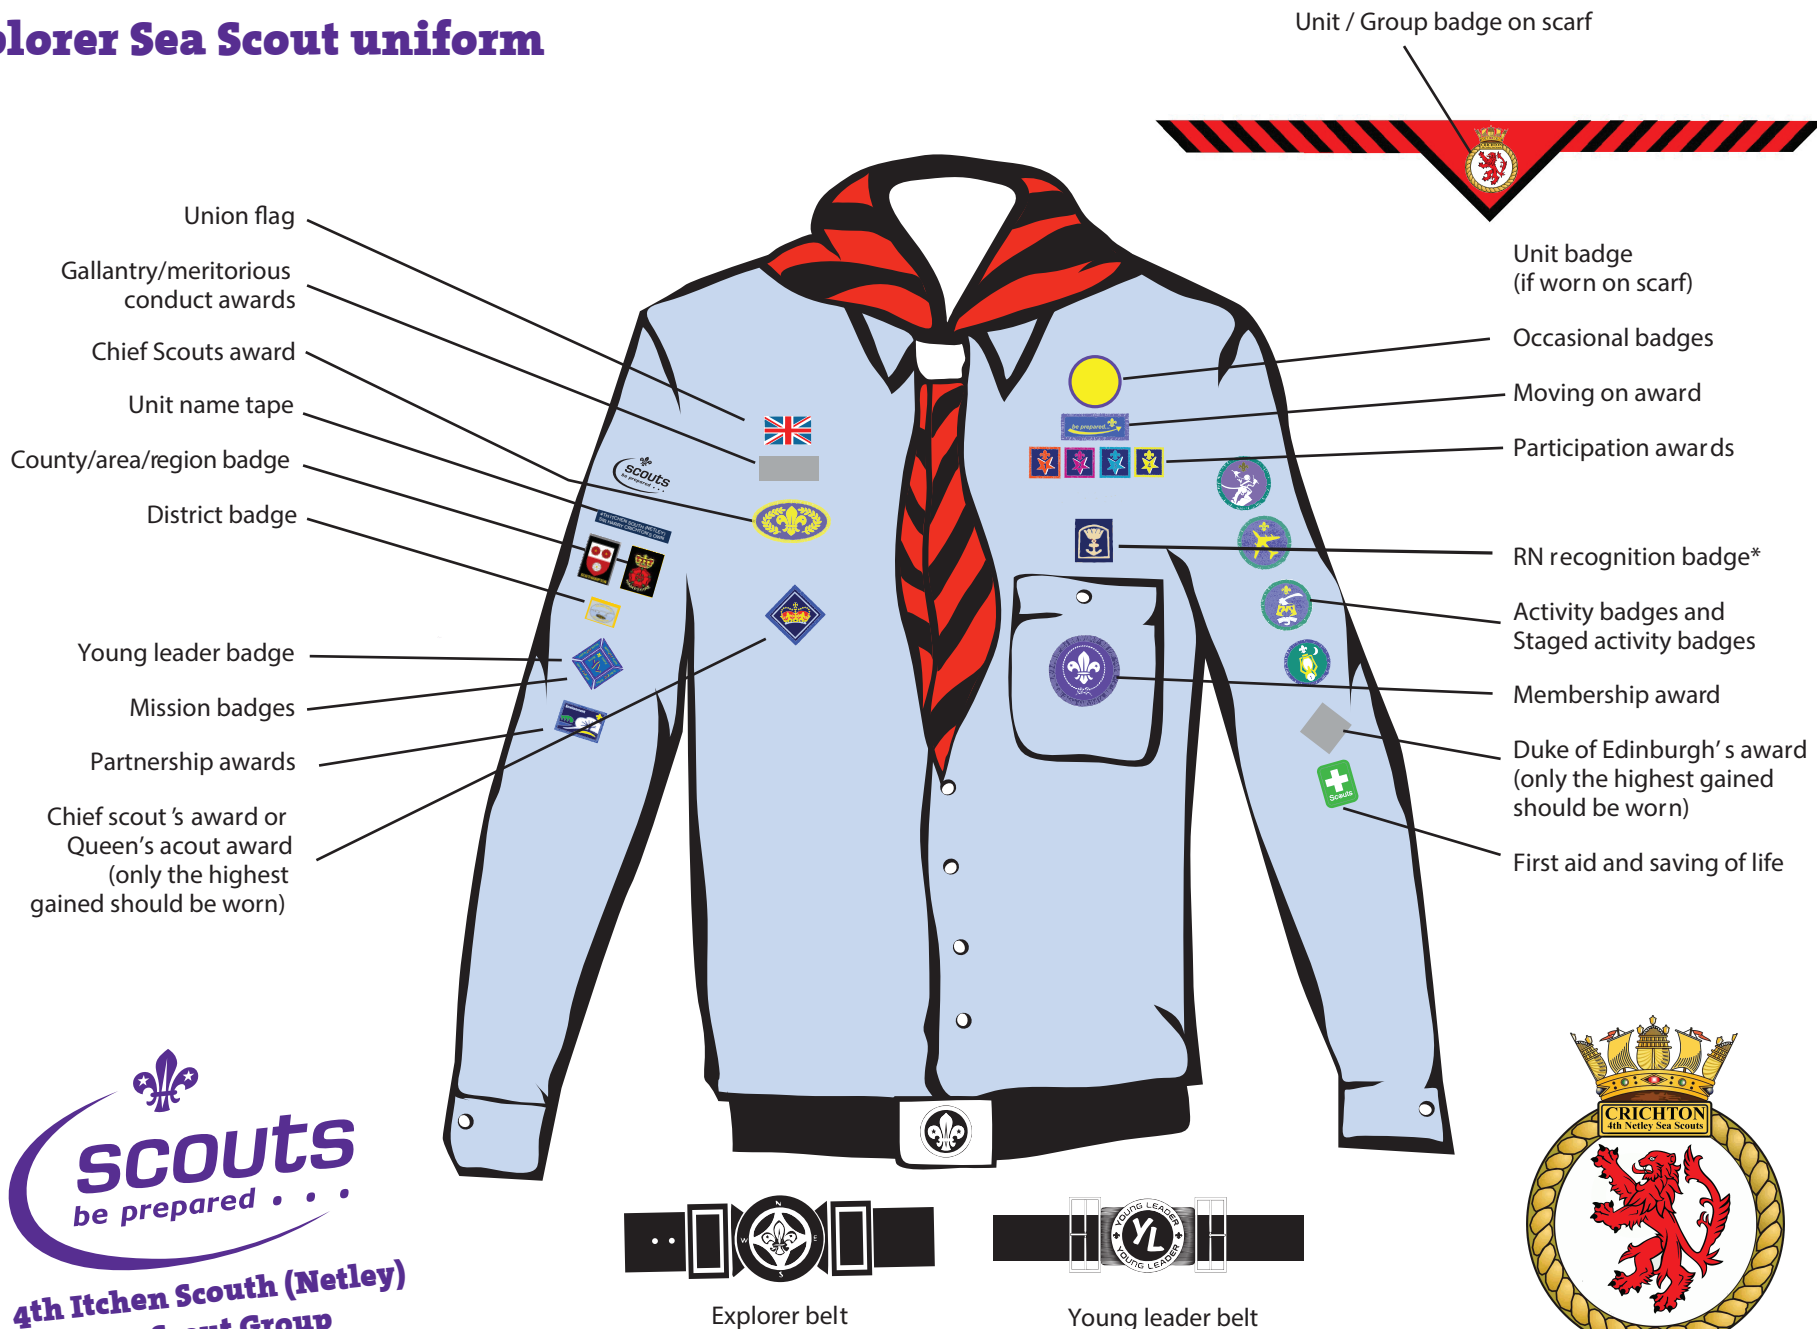

Explorer Sea Scout uniform

scouts
be prepared . . .

**4th Itchen South (Netley)
Sea Scout Group
Sir Harry Crichton's Own**

Explorer belt

Young leader belt

Established 1908

*Only Royal Navy (RN) Recognised sea scouts are permitted to wear the RN recognition badge. This is worn on the front of the uniform in a position consistent with local tradition.